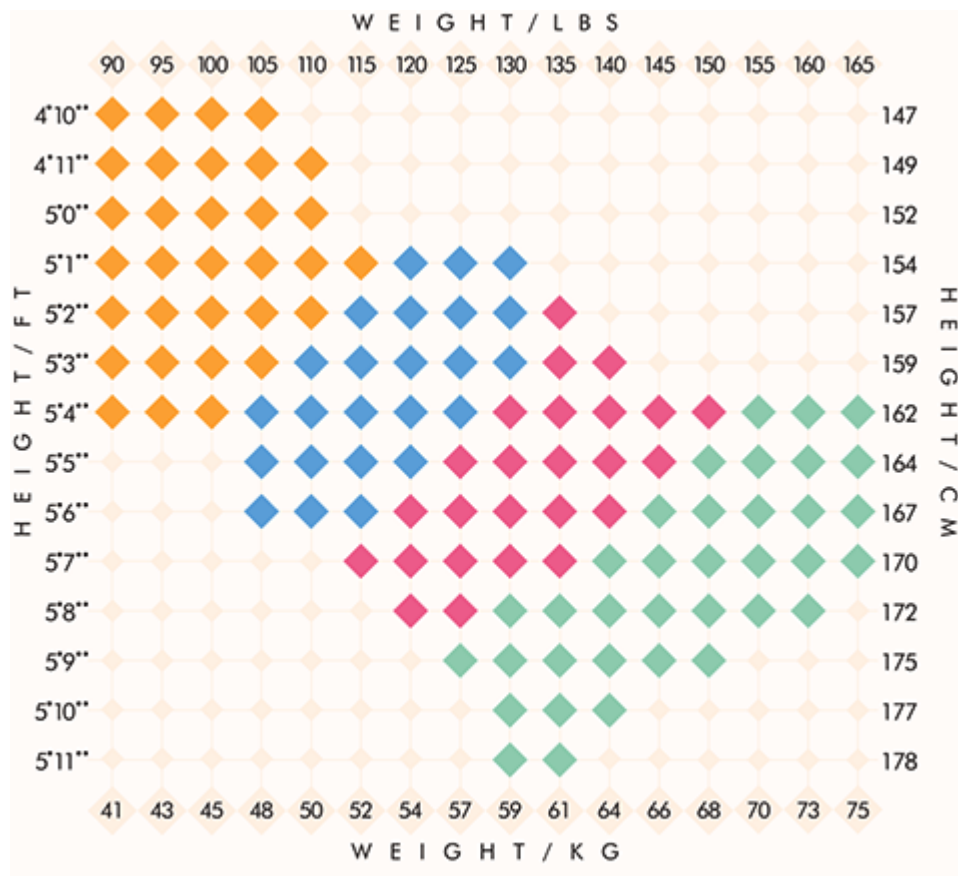

ADULT TIGHT SIZES