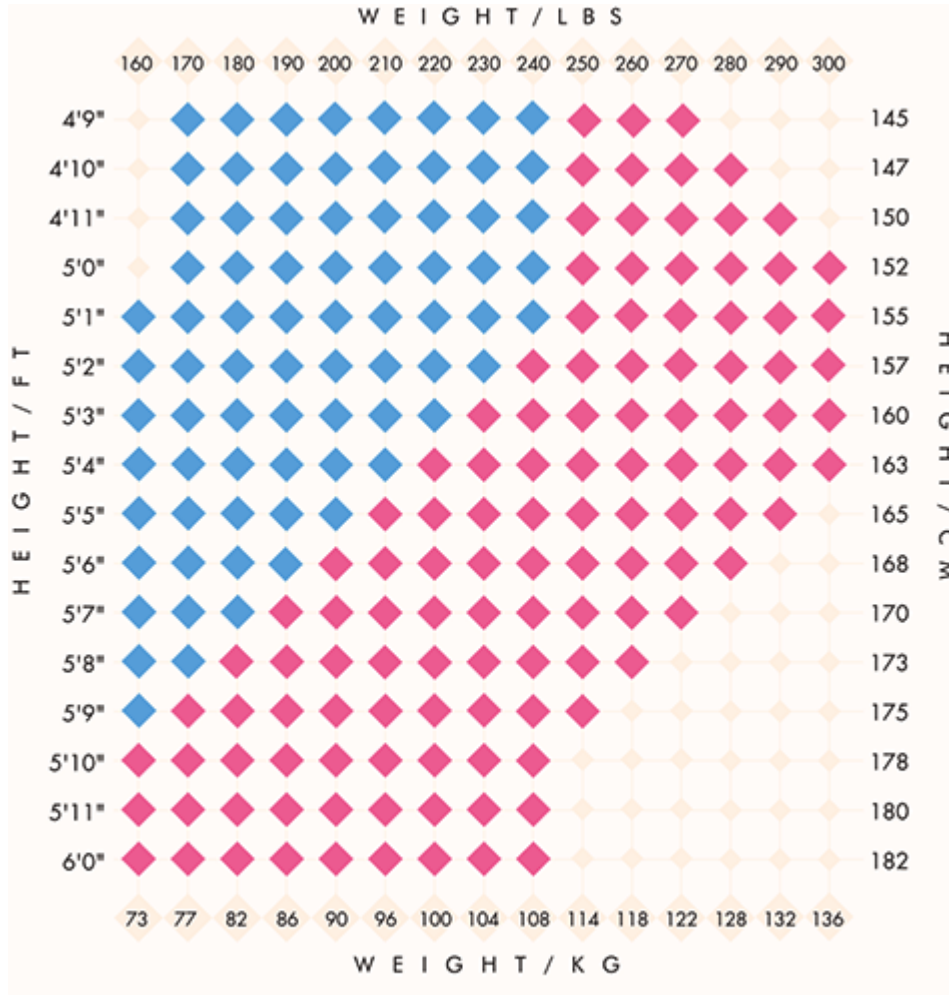

ADULT PLUS TIGHT SIZES

1X/2X

3X/4X